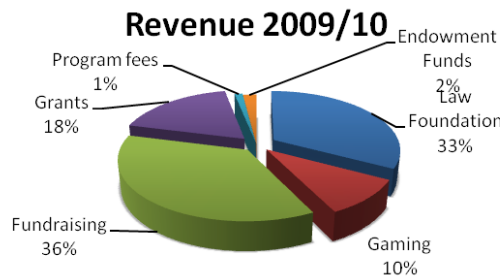

BOARD 2009-2010

Nitya Iyer – President
Michelle M. Hassen – Vice President, External
Catalina Rodriguez – Vice President, Internal
Barbara Bell, CA – Treasurer
Melanie Ash
Pam Bhatti
Karey Brooks
Francesca Marzari
Annette Murray
Farnaz Riahi-Nejad, CA
Mary Salaysay
Paige Thombs
Allison Wolf

BREAKDOWN OF WEST COAST LEAF REVENUE AND EXPENSES